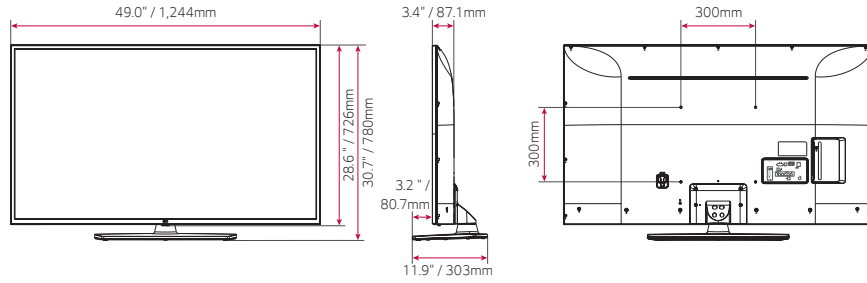

DIMENSIONS

55"