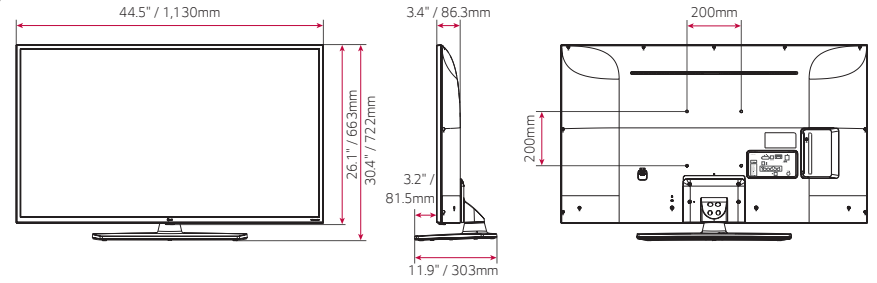

DIMENSIONS

55"

50"

43"

CONNECTIVITY

55" / 50" / 43"

MEZ68839515(REV00)