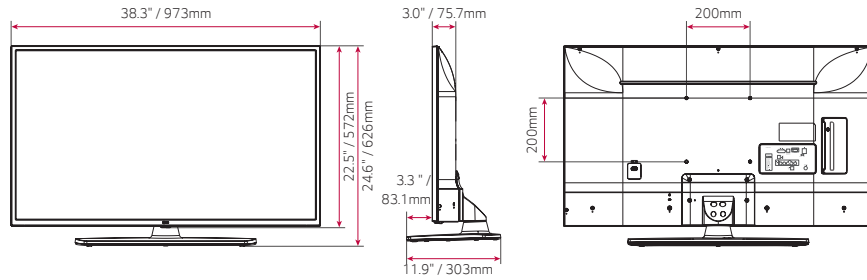

Lock Mode

Lock Mode blocks external input signals with non-compliant content. This is a useful feature for preventing misuse of TVs in public spaces.

DIMENSIONS

55"

50"

43"

CONNECTIVITY

55" / 50" / 43"