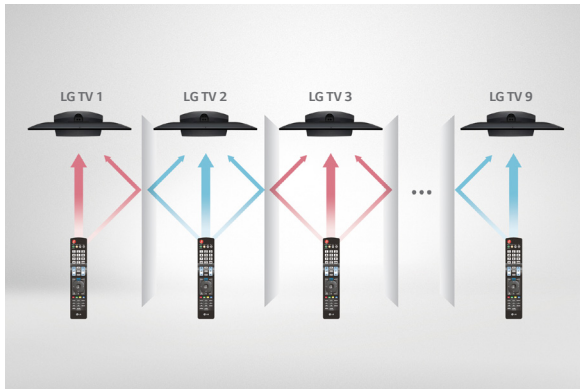

Essential Commercial TV with 4K Active HDR

UT343H (Series)

HOSPITALITY FEATURE

Multi IR

Multi-code IR function eliminates any remote control signal interference between TVs in rooms with multiple TVs installed.