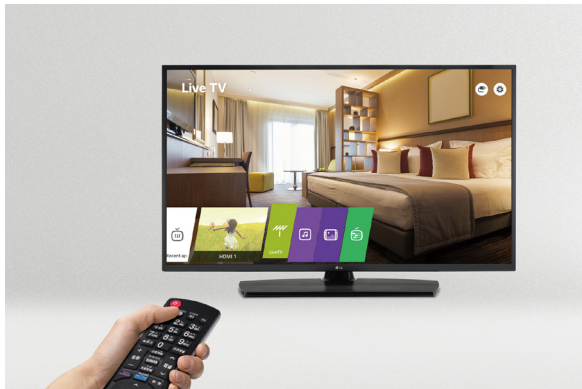

Commercial Swivel Stand

The UT343H commercial grade stand swivels to allow guests to view the TV from virtually any angle and can easily be fastened to a tabletop for security purposes.

IR Pass Through and Control