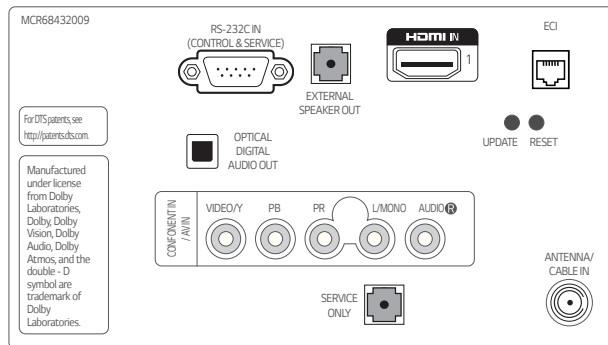

Lock Mode

Lock Mode blocks external input signals with non-compliant content. This is a useful feature for preventing misuse of TVs in public spaces.

DIMENSIONS

55"

50"

43"

CONNECTIVITY

55" / 50" / 43"