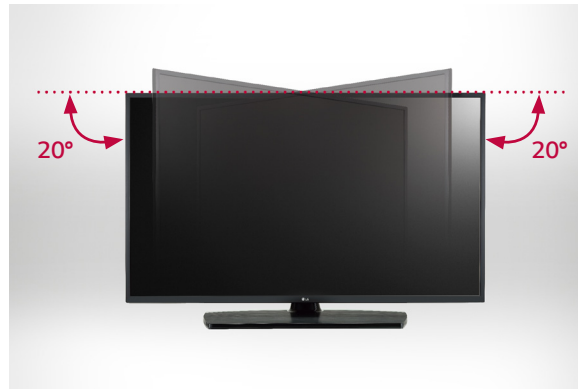

Commercial Swivel Stand

The UT343H commercial grade stand swivels to allow guests to view the TV from virtually any angle and can easily be fastened to a tabletop for security purposes.

IR Pass Through and Control